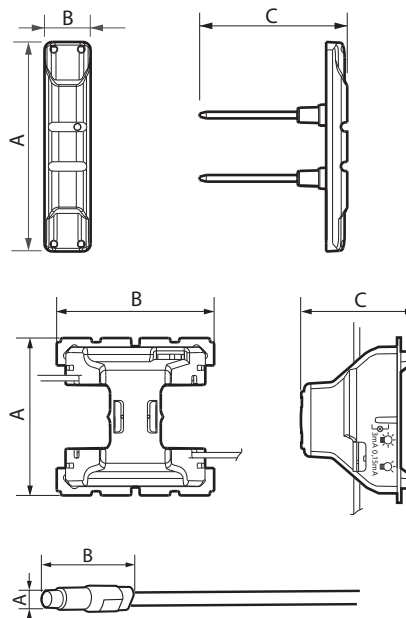

Light indicators

Cat. No(s): 0 676 64/70/84/85/86/87/88
6 650 90/91

0 678 85/86/87/88

0 676 70

1. USE

Illuminated and signalling indicators.
Connection by direct or independant mounting with lamp free maintenance (LED).

3. DIMENSIONS (mm)

Cat. Nos	A	B	C
0 676 85/86/87/88	31,7	7	22,4
0 676 70	45,15	45,05	30,5
6 650 90/91	36,5	17,25	9,7
0 676 64	6,8	25,25	-

4. CONNECTION

Cat. Nos	Type of connection
0 676 85/86/87/88	With pins
0 676 70	2-wires connection
0 676 64	2-wires connection
6 650 90/91	2-wires connection