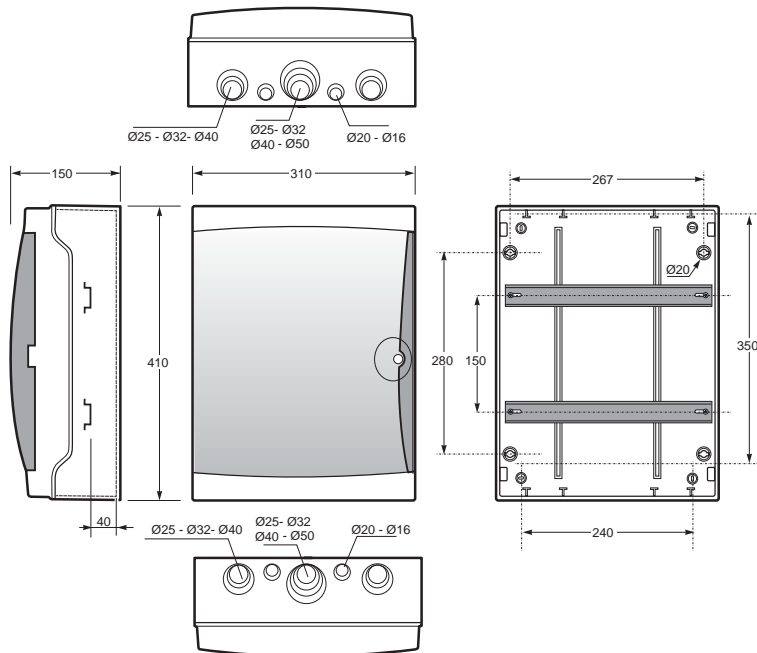

8.7 ARMARIOS DE SUPERFICIE IP65 - Acqua WALL MOUNTED ENCLOSURES IP65 - Acqua

ACQUA

Armario / Enclosure - Ref. Item **3926-T**

1 5

Dimensiones / Dimensions	
Altura / Height	410
Ancho / Width	310
Profundidad / Deep	150

Entradas / Entries	
Superior / Top	1 x Ø50, Ø40, Ø32, Ø25 2 x Ø40, Ø32, Ø25 2 x Ø20, Ø16
Inferior / Bottom	1 x Ø50, Ø40, Ø32, Ø25 2 x Ø40, Ø32, Ø25 2 x Ø20, Ø16

Precintable / Sealable

Norma / Norm: EN62208

Armario / Enclosure - Ref. Item **3942-T**

1 5