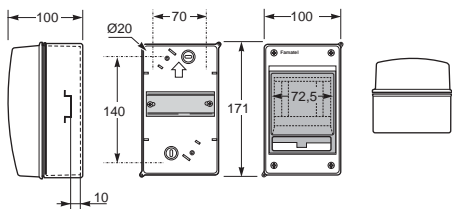

8.7 ARMARIOS DE SUPERFICIE IP65 - Acqua WALL MOUNTED ENCLOSURES IP65 - Acqua

ACQUA

Armario / Enclosure - Ref. Item **3902-T**

1 30