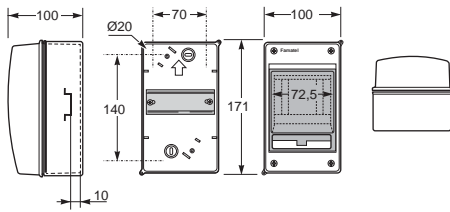

8.7 ARMARIOS DE SUPERFICIE IP65 - Acqua WALL MOUNTED ENCLOSURES IP65 - Acqua

ACQUA

Armario / Enclosure - Ref. Item **3902-T**

1 30