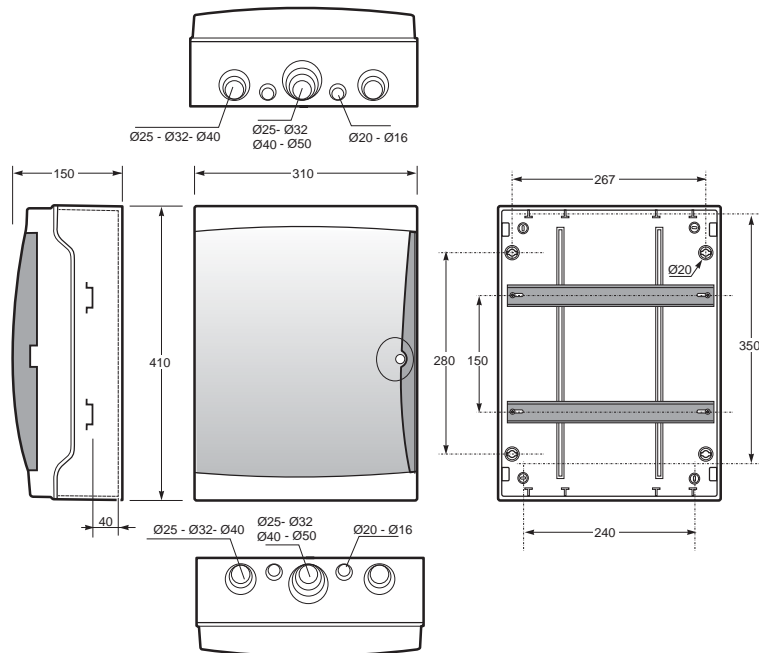

8.7 ARMARIOS DE SUPERFICIE IP65 - Acqua WALL MOUNTED ENCLOSURES IP65 - Acqua

ACQUA

Armario / Enclosure - Ref. Item **3926-T**

1 5

Dimensiones / Dimensions	
Altura / Height	410
Ancho / Width	310
Profundidad / Deep	150

Entradas / Entries	
Superior / Top	1 x Ø50, Ø40, Ø32, Ø25 2 x Ø40, Ø32, Ø25 2 x Ø20, Ø16
Inferior / Bottom	1 x Ø50, Ø40, Ø32, Ø25 2 x Ø40, Ø32, Ø25 2 x Ø20, Ø16

Precintable / Sealable

Norma / Norm: EN62208

Armario / Enclosure - Ref. Item **3942-T**

1 5