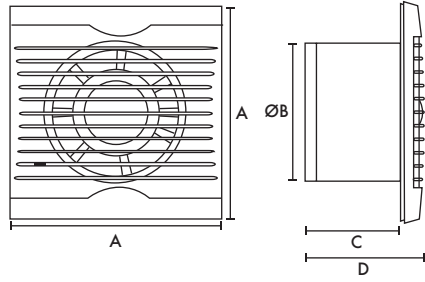

Silhouette 100TM (PIR/Timer)

Single speed 100mm bathroom/toilet fan. Integral PIR operated model, (presence detector) with adjustable electronic overrun timer (5-30 minutes) indication light and back draught shutter.

Model	Stock Ref
TM	454058

Accessories

Model	Stock Ref
Wall Kit White	254102
Wall Kit Brown	254100
Window kit	442947

Dimensions (mm)

Panel

Wall Kit

A	BØ	C	D	E	F
160	99	80	97	200	32

Transformer (W X H X D) 147 X 86 X 65

Weight 0.6kg

Fixing hole diameter 105mmØ (Panel & Window), 117mmØ (Wall)

Performance Guide

Model	Extract Performance - FID			Sound dB(A)
	m ³ /h	l/s	Watts	@ 3m
Silhouette 100B/T/H/TM	75	21	14	30
Silhouette 100SVB/SVT/SVH	75	21	15	30