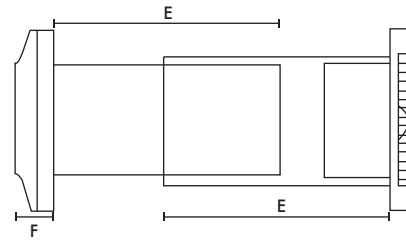

Model	Stock Ref
TM	454058

Accessories

Model	Stock Ref
Wall Kit White	254102
Wall Kit Brown	254100
Window kit	442947

Dimensions (mm)

Panel

Wall Kit

A	BØ	C	D	E	F
160	99	80	97	200	32

Transformer (W X H X D) 147 X 86 X 65

Weight 0.6kg

Fixing hole diameter 105mmØ (Panel & Window), 117mmØ (Wall)

Performance Guide

Model	Extract Performance - FID			Sound dB(A)
	m ³ /h	l/s	Watts	@ 3m
Silhouette 100B/T/H/TM	75	21	14	30
Silhouette 100SVB/SVT/SVH	75	21	15	30